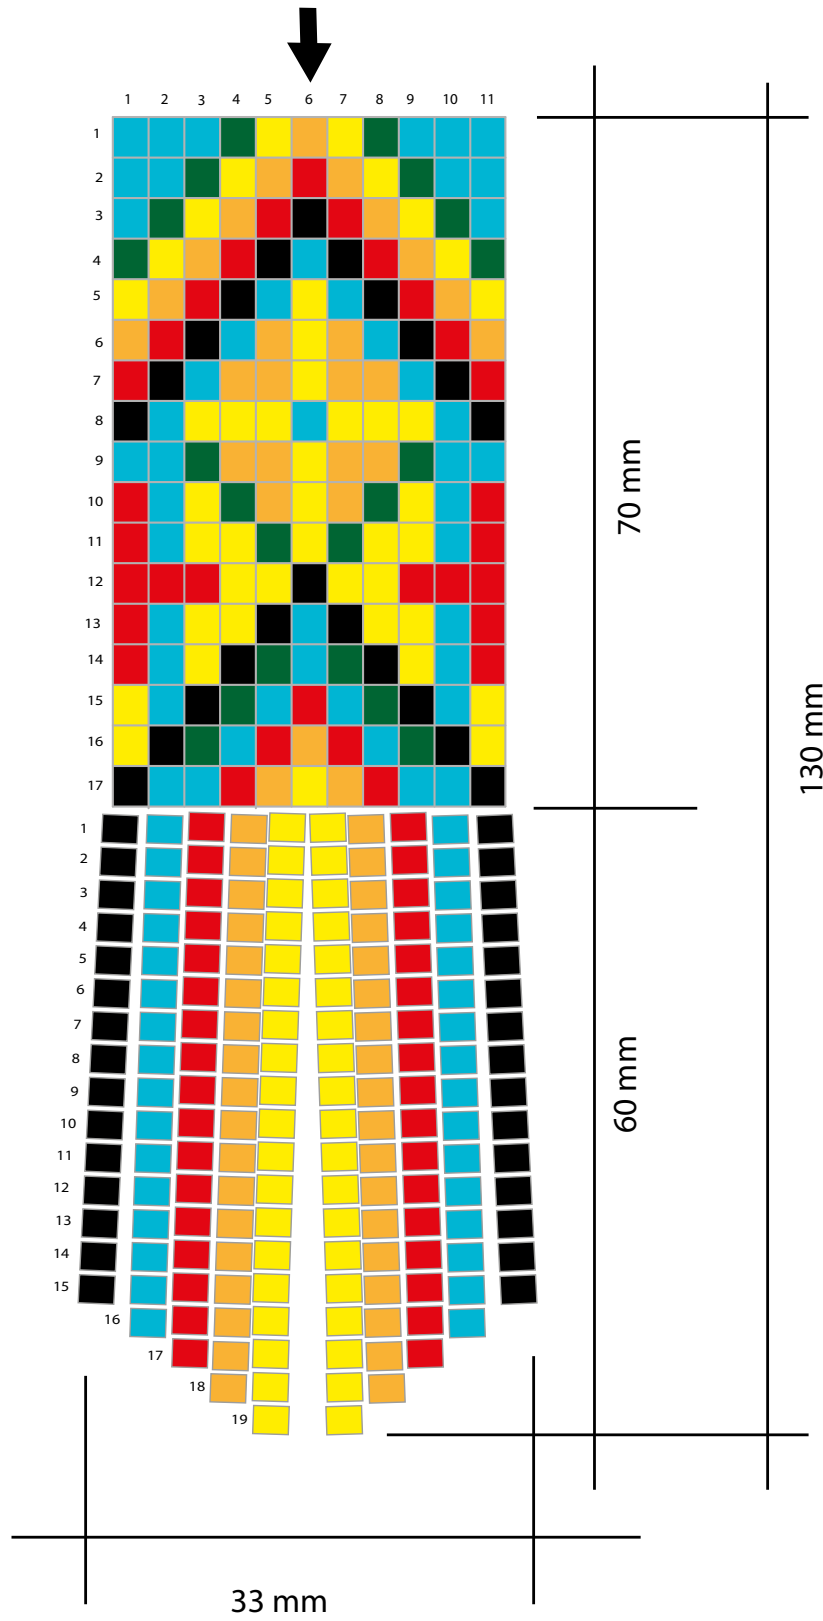

Beads size: $\varnothing 3,8 / 4,3$ mm

● x 95 ● x 44 ● x 42 ● x 88 ● x 54 ● x 62

Beads size: $\varnothing 3,8 / 4,3$ mm

120cm x 6

● x 78 ● x 52 ● x 20 ● x 81 ● x 62 ● x 164

Beads size: $\varnothing 2,5/2,8\text{mm}$

● x 102

● x 52

● x 84

● x 69

○ x 62

● x 58