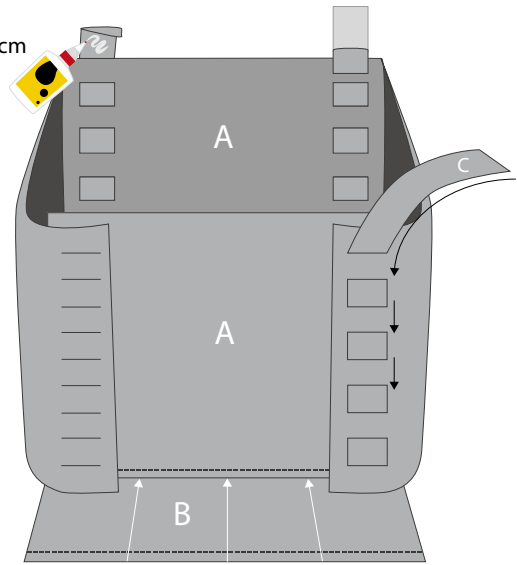

DIY

by Panduro

Felt piece,
40x40 cm – x5

220509

512828