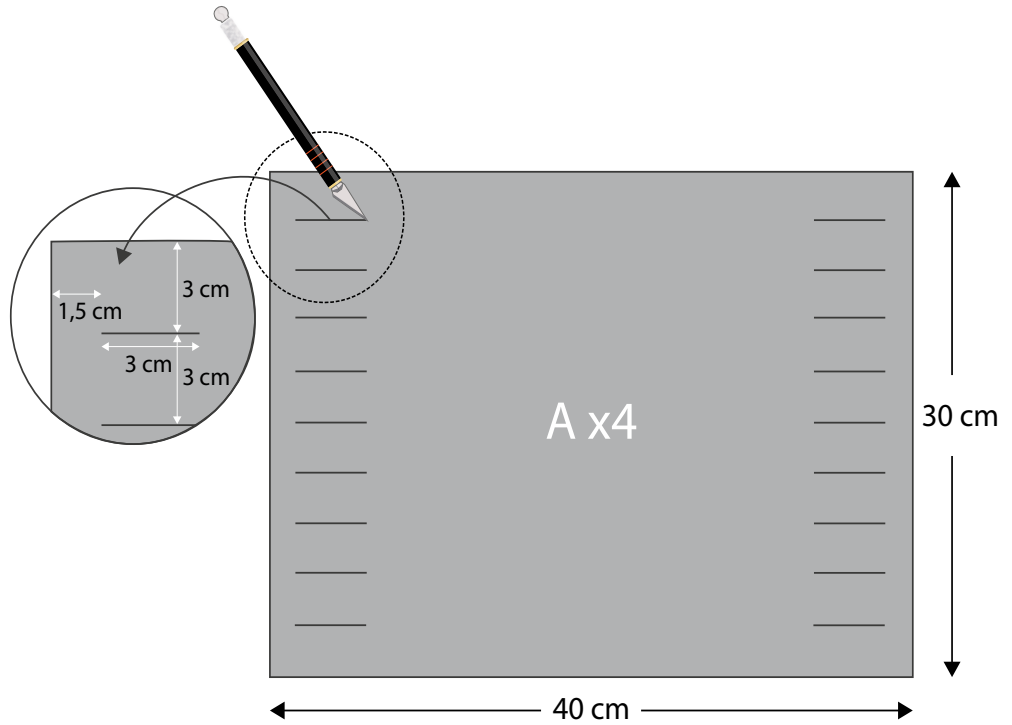

DIY

by Panduro

Felt piece,
40x40 cm – x5

220509

512828